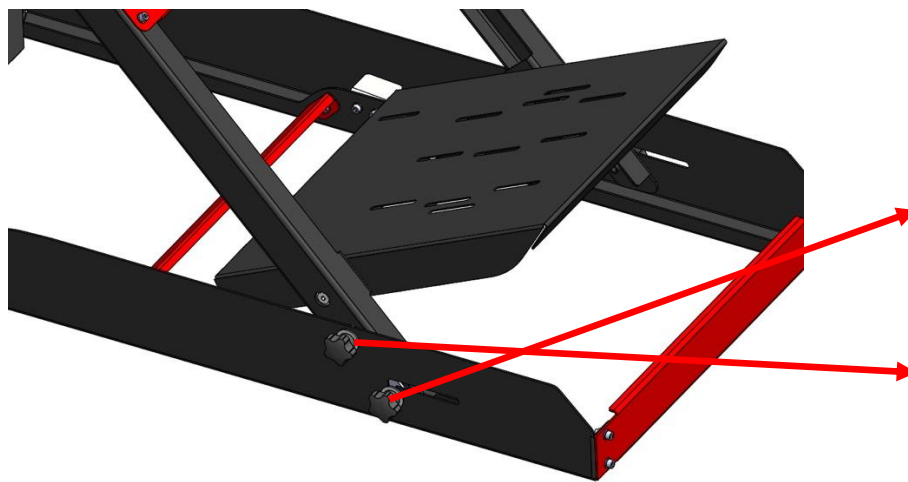

## WHAT'S IN THE PACKAGE

M8 Allen Key –  
1 No

M8 Knob Post  
Screw – 2 Nos

Shifter Mount –  
1 No

Simulator Frame  
with Seat Base –  
1 No

Seat with Mount –  
1 No

M6 Allen Bolt –  
4 Nos

For assistance, please contact: [sales@inracing.in](mailto:sales@inracing.in)  
[www.inracing.in](http://www.inracing.in)

## INSTALLATION GUIDE

Step 1:

Loosen the knob to unfold the frame

Put the second knob in place and tighten

Step 2:

Put the gear shifter plate in place and tighten using M8 Bolt

Align the steering plate to your desired angle and tighten the M8 Bolt

Step 3:

Remove the M8 knob, place the seat on the base. Align the holes to the desired angle and tighten the 4 knobs

Step 4:

Fit the steering wheel by aligning it with appropriate slots and hand tighten using the 2 M6 Allen Bolts provided