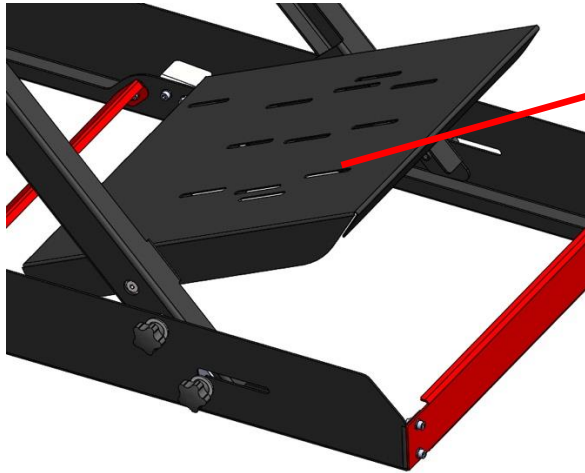

Step 5:

Fit the pedal by aligning it with appropriate slots and hand tighten using the 2 M6 Allen Bolts provided

You are ready to race now

Welcome to INRacing eSport

Happy Racing!!!

For assistance, please contact: sales@inracing.in
www.inracing.in