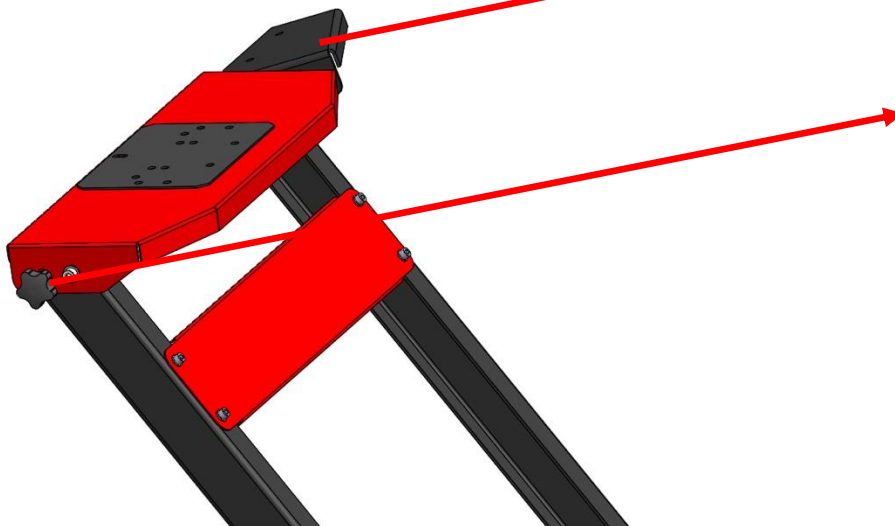

## INSTALLATION GUIDE

Step 1:

Loosen the knob to unfold the frame

Put the second knob in place and tighten

Step 2:

Put the gear shifter plate in place and tighten using M8 Bolt

Align the steering plate to your desired angle and tighten the M8 Bolt

Step 3:

Remove the M8 knob, place the seat on the base. Align the holes to the desired angle and tighten the 4 knobs

Step 4:

Fit the steering wheel by aligning it with appropriate slots and hand tighten using the 2 M6 Allen Bolts provided