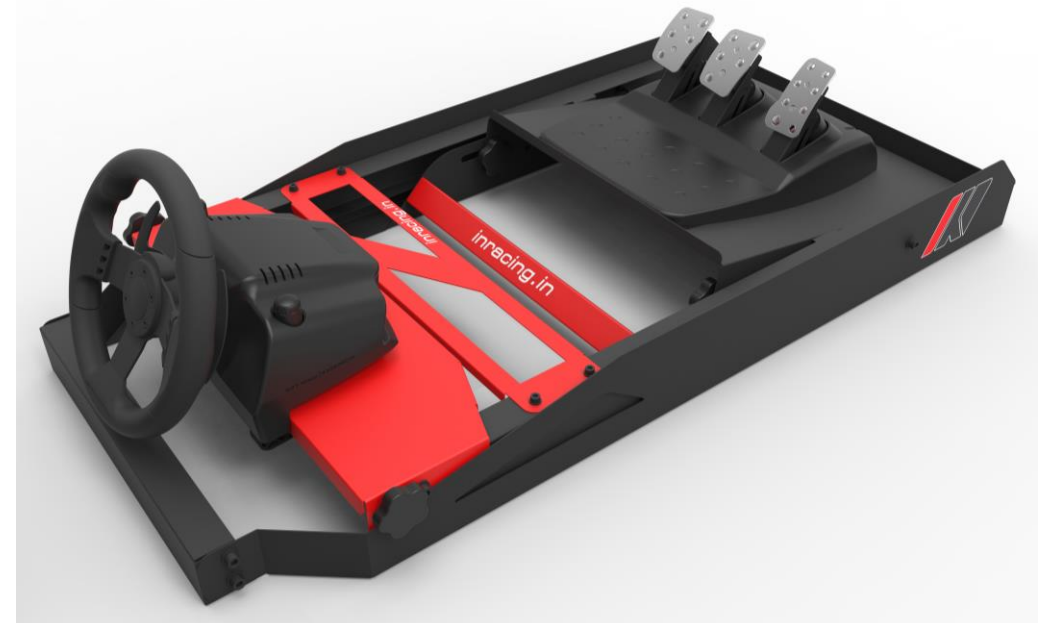

# ABOUT

INRacing eSport Home Racing Cockpit, is the perfect cockpit which brings the race track to your home. Home Racing cockpit is the perfect solution to enter the world of sim racing. The adjustments are meant to give you the authentic racing position. The compact and minimalistic design of the cockpit provides you with a rigid and realistic racing experience without a huge footprint (5feet length x 2feet width)

The modular design enables you to easily separate the seat from the frame. You may continue to use the seat for TV viewing pleasure.

The collapsible frame can be safely stored away

## MODULAR

Separate the seat from the frame

# DETAILED FEATURES

- Design provides rigid support for steering wheel, shifter and pedals whilst consuming least space
- Adjustable wheel angle
- Adjustable pedal distance
- Seat slider allows quick and easy adjustment of seat for different user sizes
- Gear shifter included
- Seat is angle adjustable and seat design allows user up to 100kg+ to race comfortably
- Compatible with all major wheel and pedals. Pre-drilled for Logitech®, Thrustmaster®, Fanatec®
- Premium laser cut, precision welded carbon steel in Matte Black and Red